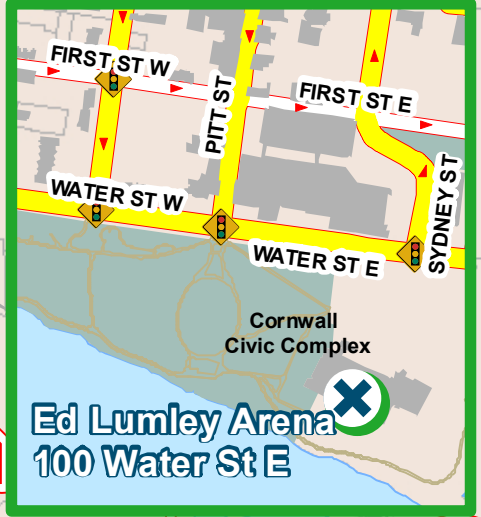

Highway 138

Exit 789

HIGHWAY 401

Exit 792

TOLLGATE RD W TOLLGATE RD E

VINCENT MASSEY DR

BROOKDALE AV

PITT ST

McCONNELL AV

Benson Centre

THIRTEENTH ST W

NINTH ST W

NINTH ST E

MARLBOROUGH ST

MARLEAU AV

CUMBERLAND ST

SYDNEY ST

NICK KANE DR

SECOND ST W

SECOND ST E

SECOND ST E

WATER ST W

SEAWAY INTERNATIONAL BRIDGE
POND INTERNATIONAL

Ed Lumley Arena
(Civic Complex)

Turtle Dome
(Anowaraiko:wa Arena)

Cornwall

MONTREAL RD