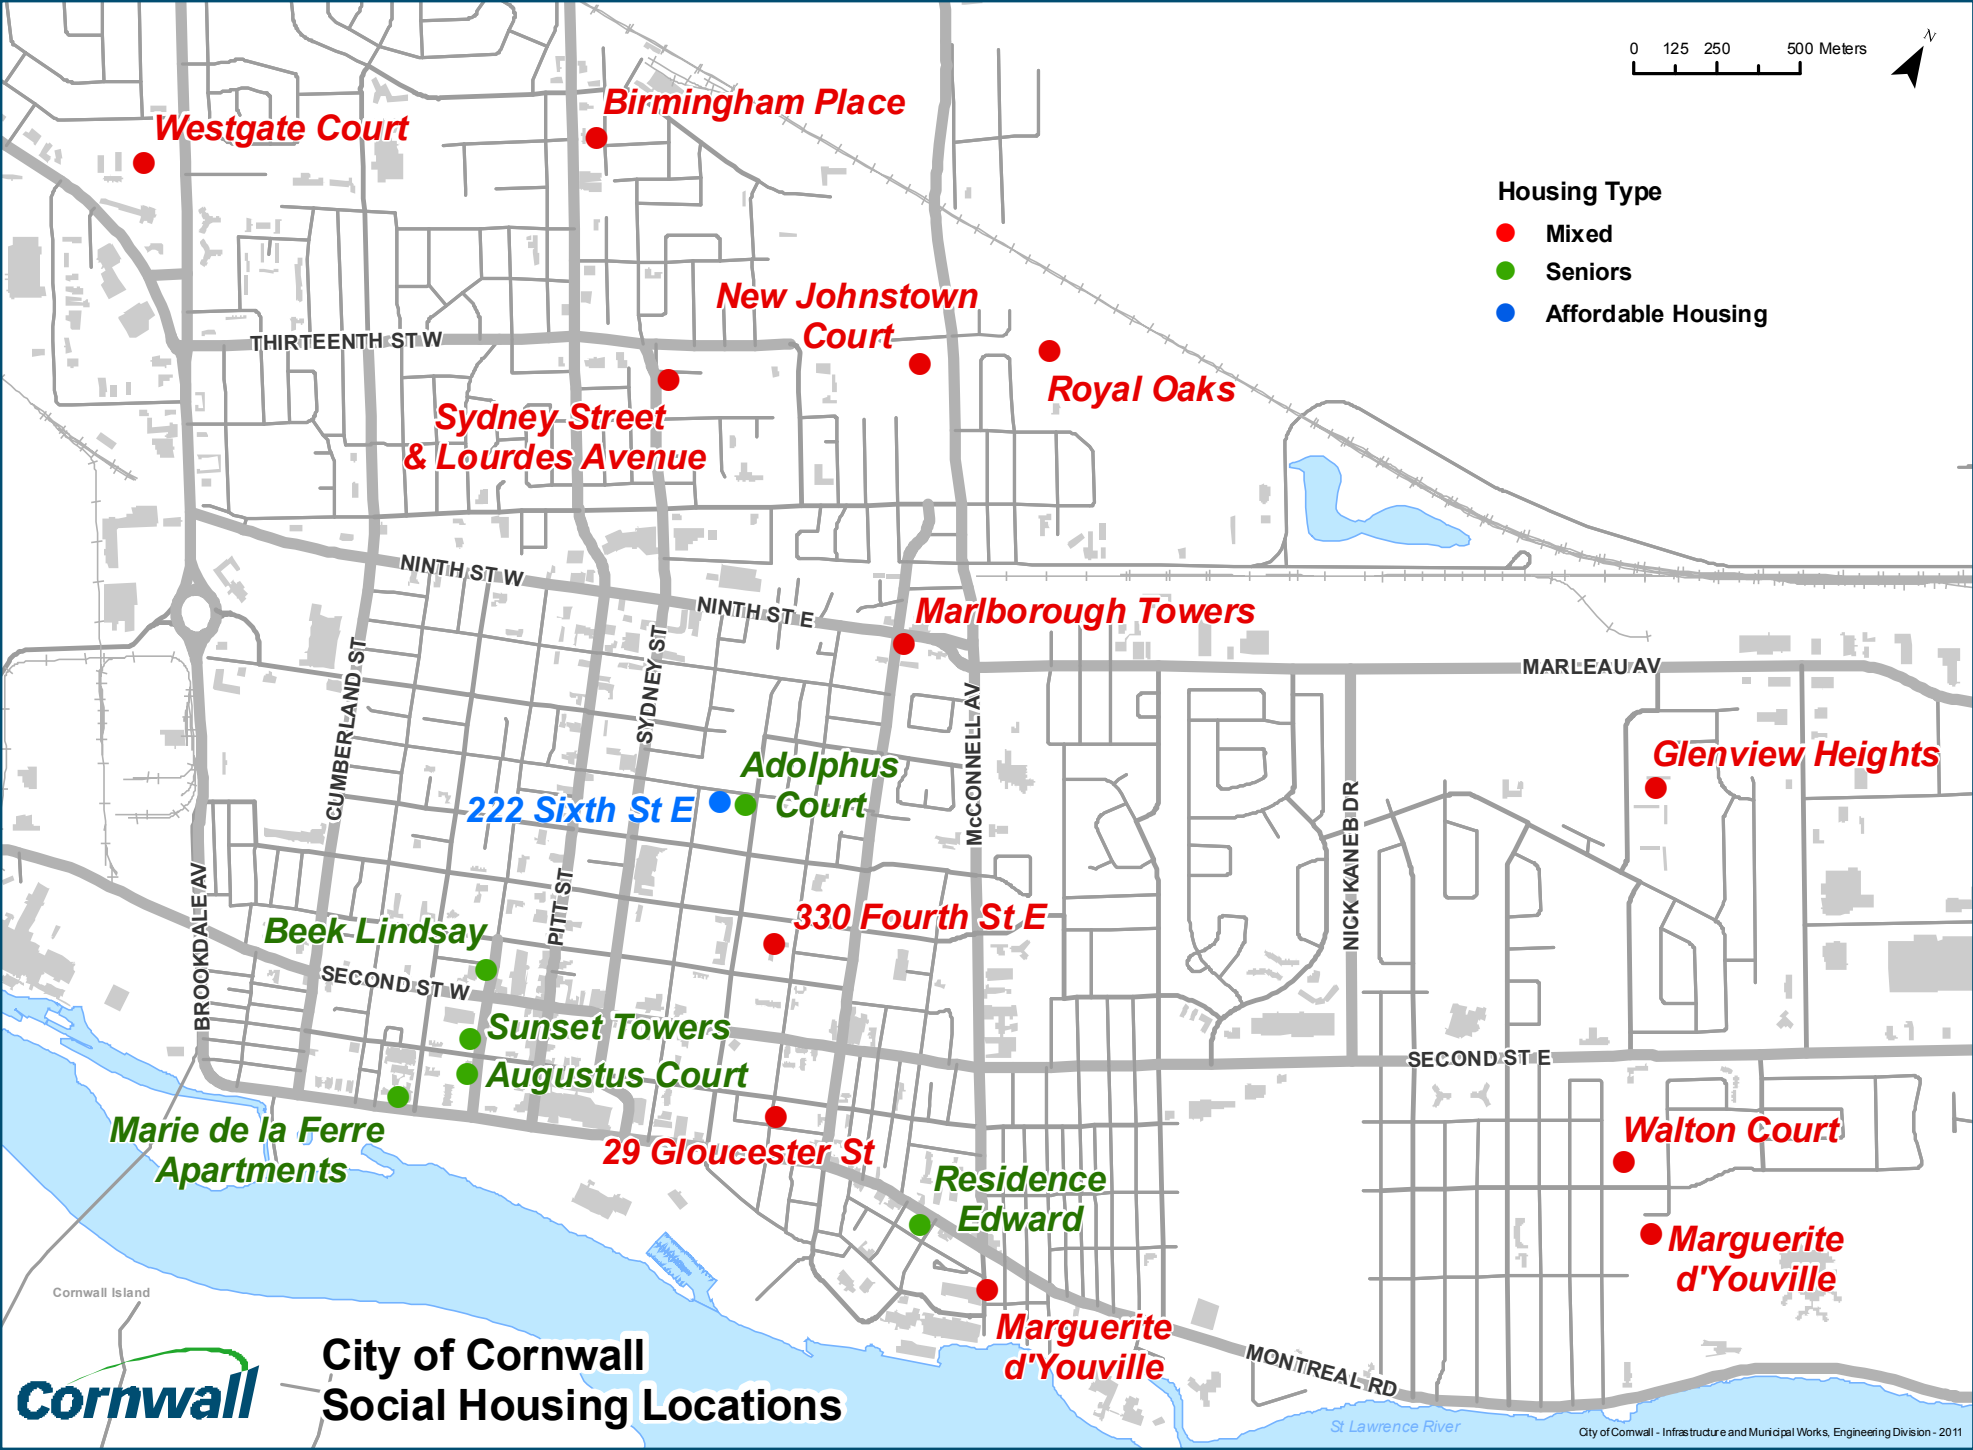

Housing Type

- Mixed
- Seniors
- Affordable Housing

Westgate Court

Birmingham Place

New Johnstown Court

Royal Oaks

Sydney Street & Lourdes Avenue

Marlborough Towers

Glenview Heights

222 Sixth St E

Adolphus Court

330 Fourth St E

Beek Lindsay

Sunset Towers

Augustus Court

Marie de la Ferre Apartments

29 Gloucester St

Residence Edward

Walton Court

Marguerite d'Youville

Marguerite d'Youville

**City of Cornwall
Social Housing Locations**